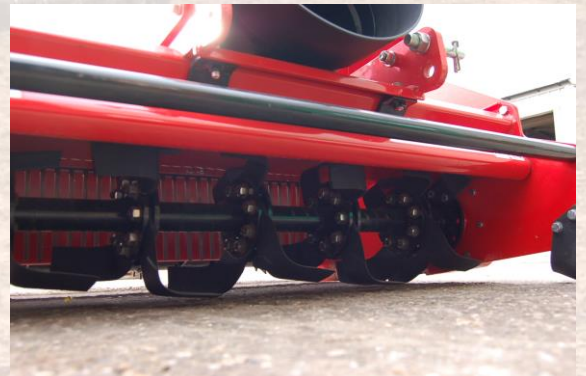

# Kilworth RotoBurier L Series Compact

- Compact Stone Burier for creating a level seedbed finish.
- Buries stones and debris to a max depth of 150mm.
- For tractors 18-25 HP
- Mechanical side shift to accommodate tractors on wide tyres.
- Heavy duty rotor and blades with grease filled hubs.
- Rear roller and levelling board with manual adjustment. (Mesh roller standard, packer roller option)
- Double skin frame with replaceable inner skin.
- Rear sieve screen with anti-vibration mounts
- Slip clutch PTO shaft
- 540 rpm PTO, Category 1 three point hitch
- Folding rear roller
- Seeder unit optional

Main picture shows 110L with packer roller option

Model	Working Width	Overall Width	Weight	HP required	No. blades
110L	1.10m	1.30m	275 kg	18-25	10L + 10R
130L	1.30m	1.50m	305 kg	20-30	12L + 12R

Kilworth Machinery Ltd., Annwell Lane, Smisby, Ashby de la Zouch LE65 2TA  
 Tel: 01530 412690 Fax: 01530 560002 Email: sales@kilworthmachinery.co.uk  
 www.kilworthmachinery.co.uk